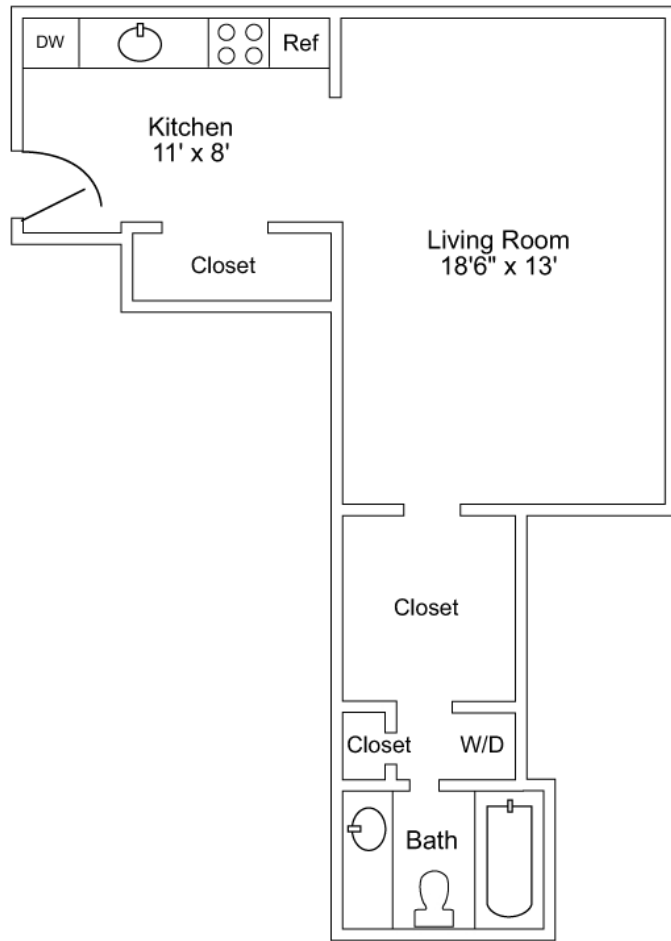

497 sq.ft.

1 | 5 | 0 | 0  
L O C U S T

1500 Locust Street, Philadelphia, PA 19102

[1500locustapartments.com](http://1500locustapartments.com)  
888-829-0247

Studio 497 sq.ft.